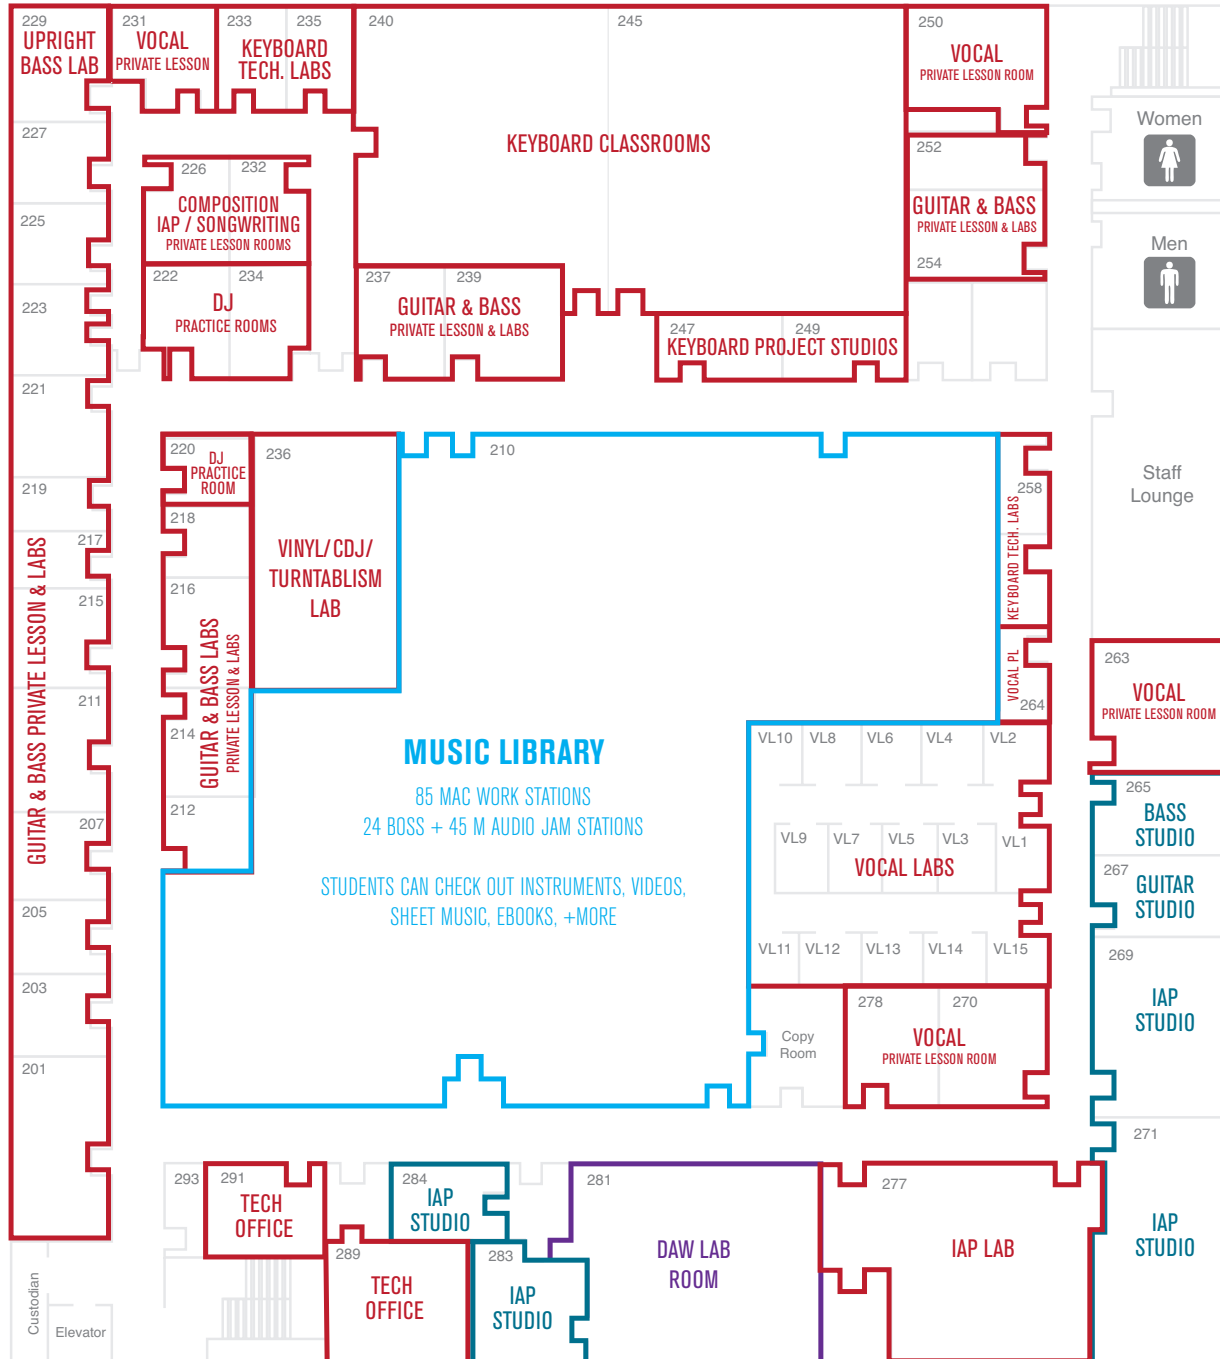

CAMPUS MAP

1ST FLOOR

CAMPUS MAP

2ND FLOOR

CAMPUS MAP

3RD FLOOR

CAMPUS BUILDING CODES

The map below should help you find your classes. If you have any questions, please visit the Student Affairs office on the east side of the passage.

Please note: Rooms MI-145, MI-150, and MI-190 are located in the UTB wing of the Main Building and can be accessed from the Main Entrance past the security desk. IITS is located on the second floor of the Passage above the Registrar building. Please check-in with the security desk when trying to visit.

5 MI - Musicians Institute Main Building
1655 N. McCadden Place

6 PASS - Passage
6752 Hollywood Blvd.

7 UTB - UTB Building
6779 Hawthorn Ave (*Enter through Main MI Entrance*)

P PARKING
All lots are independently operated and not affiliated with MI.