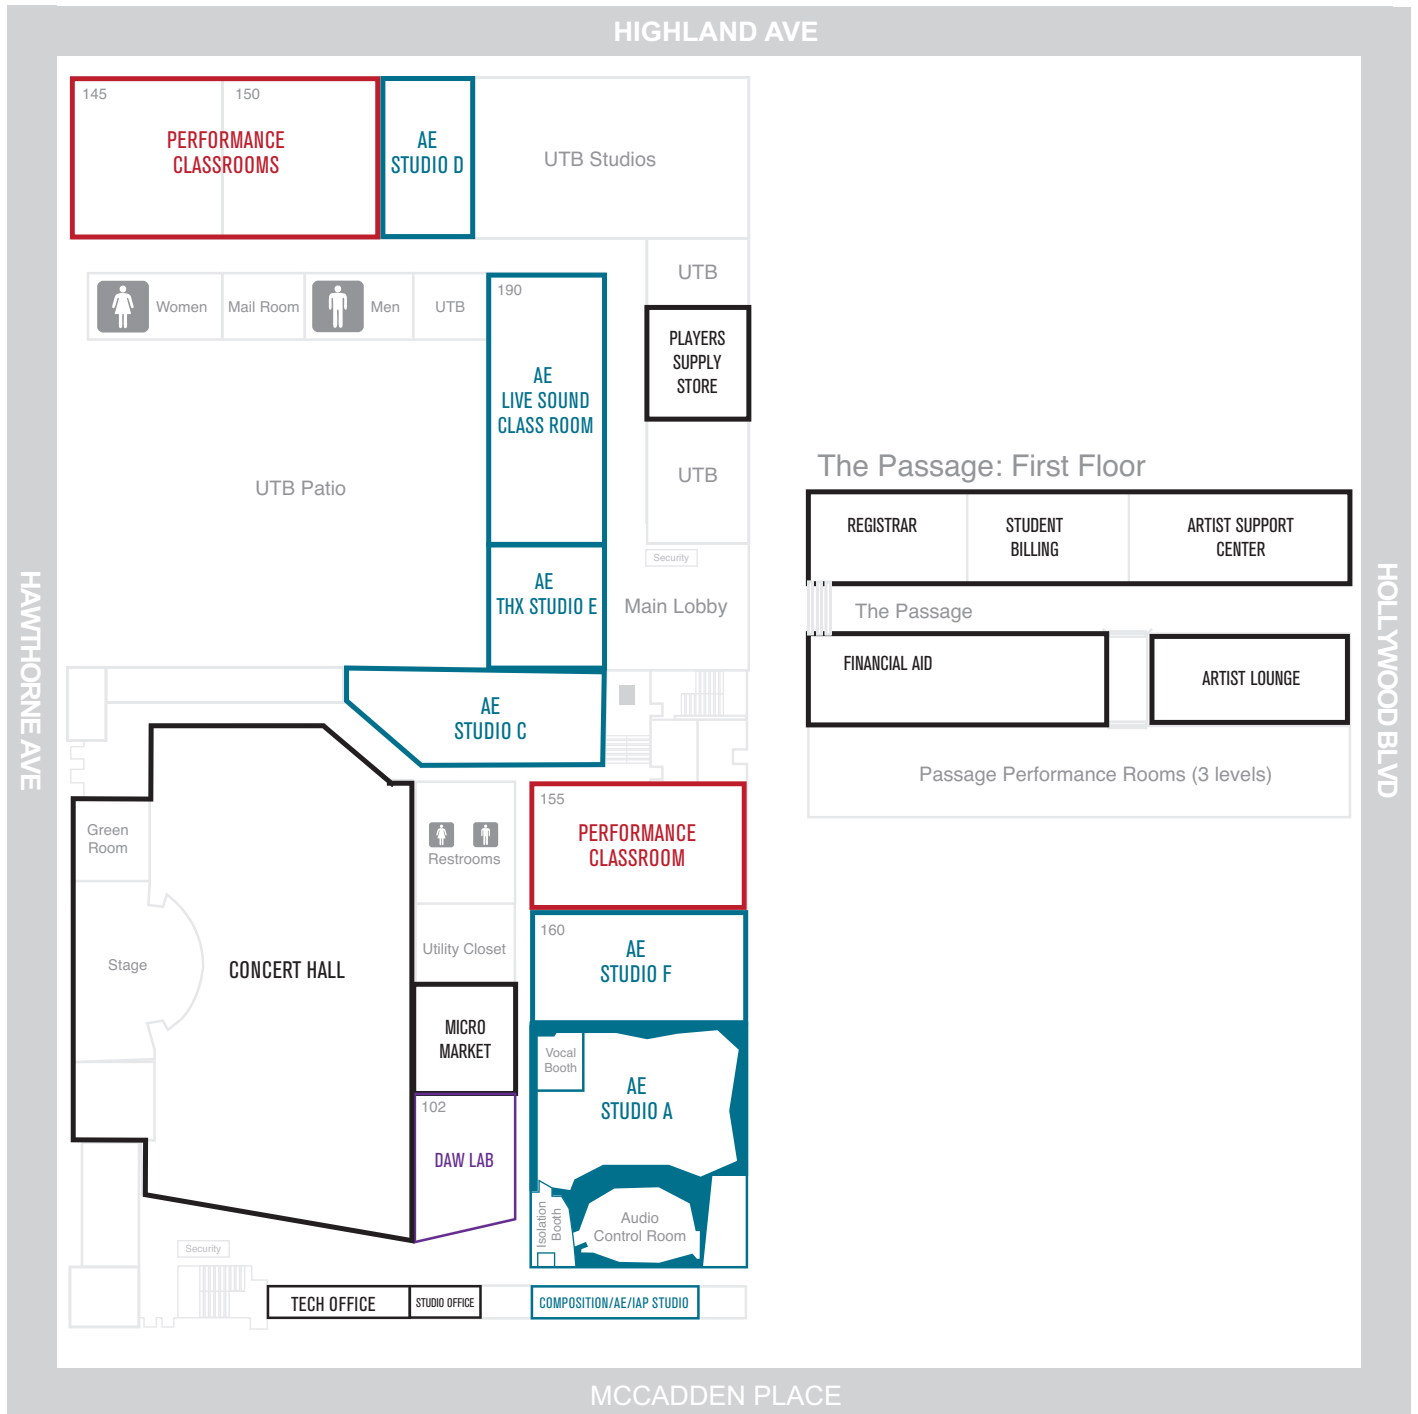

CAMPUS MAP

1ST FLOOR

CAMPUS MAP

2ND FLOOR

CAMPUS MAP

3RD FLOOR

CAMPUS BUILDING CODES

The map below should help you find your classes. If you have any questions, please visit the Student Affairs office on the east side of the passage.

Please note: Rooms MI-145, MI-150, and MI-190 are located in the UTB wing of the Main Building and can be accessed from the Main Entrance past the security desk. IITS is located on the second floor of the Passage above the Registrar building. Please check-in with the security desk when trying to visit.

5 MI - Musicians Institute Main Building
1655 N. McCadden Place

6 PASS - Passage
6752 Hollywood Blvd.

7 UTB - UTB Building
6779 Hawthorn Ave (*Enter through Main MI Entrance*)

P PARKING
All lots are independently operated and not affiliated with MI.